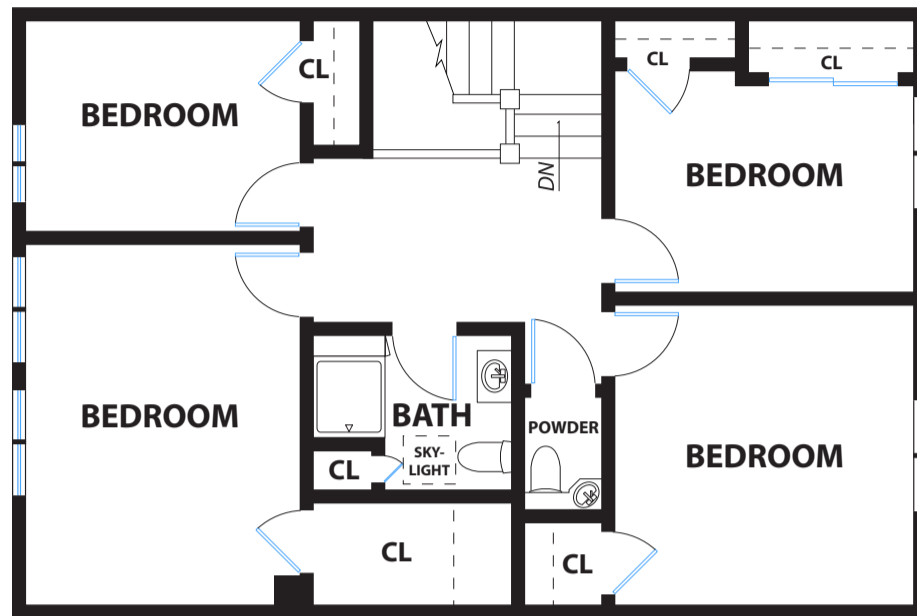

1238 23RD AVENUE

SAN FRANCISCO

UPPER LEVEL

MAIN LEVEL

LOWER LEVEL

DISCLAIMER: RENDERING BY OPEN HOMES PHOTOGRAPHY. ALL MEASUREMENTS ARE APPROXIMATE AND MAY NOT BE EXACT.
DO NOT RELY ON THE ACCURACY OF THIS FLOOR PLAN WHEN DETERMINING THE PRICE OF A PROPERTY OR MAKING DECISIONS
REGARDING BUYING OR SELLING OF PROPERTIES WITHOUT INDEPENDENT VERIFICATION.