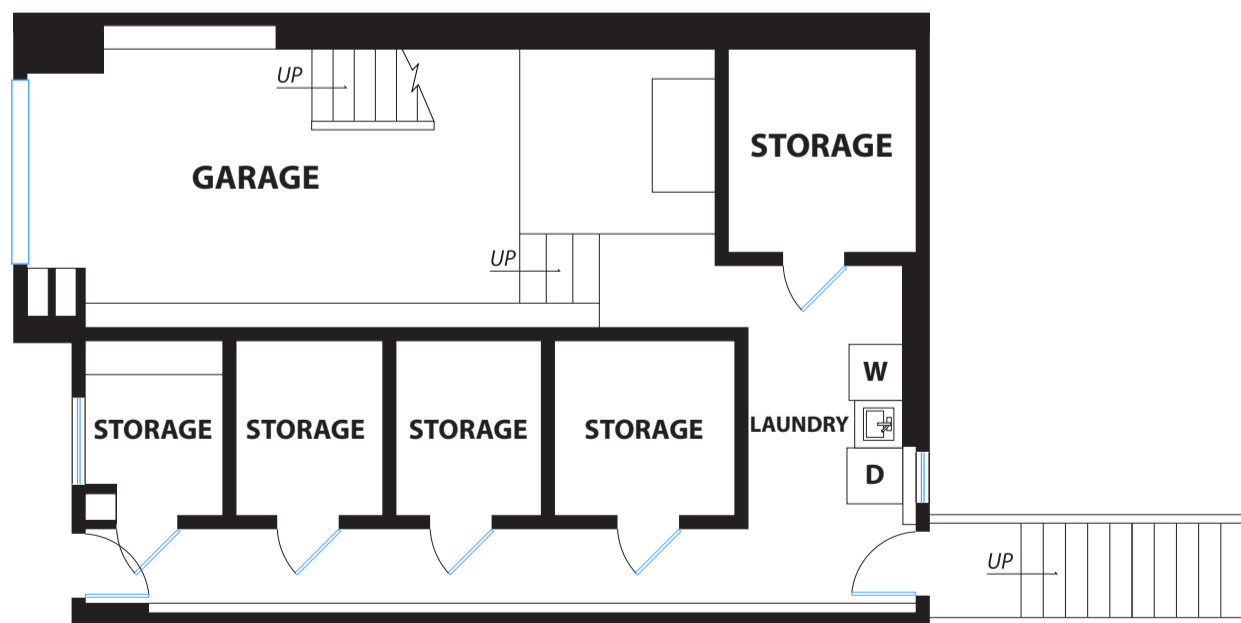

1238 23RD AVENUE

SAN FRANCISCO

UPPER LEVEL

MAIN LEVEL

LOWER LEVEL

DISCLAIMER: RENDERING BY OPEN HOMES PHOTOGRAPHY. ALL MEASUREMENTS ARE APPROXIMATE AND MAY NOT BE EXACT.
DO NOT RELY ON THE ACCURACY OF THIS FLOOR PLAN WHEN DETERMINING THE PRICE OF A PROPERTY OR MAKING DECISIONS
REGARDING BUYING OR SELLING OF PROPERTIES WITHOUT INDEPENDENT VERIFICATION.